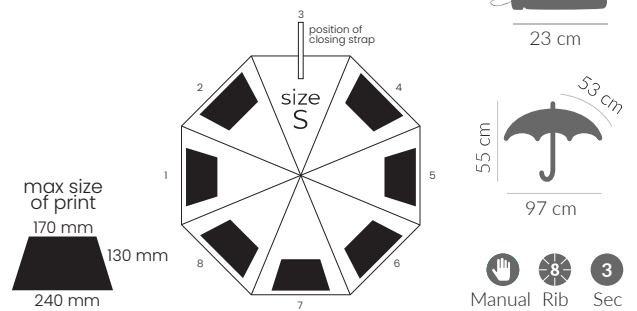

XENO

Umbrella folding 8-panel
manual open/close
Pongee, 190T,
fiberglass mechanism
Handle: rubber

MIDAS

Umbrella folding 8-panel
manual open/close
Polyester, 190T,
metal frame
and mechanism
Handle: plastic