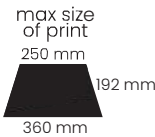

PROTECT

Umbrella 8-panel automatic

Pongee, 190T,
fiberglass frame,
and shaft
Handle: rubber

black / silver
8641902

ORION

Umbrella 8-panel automatic

Pongee, 190T,
fiberglass mechanism + shaft
Handle: eva foam

black
8637502