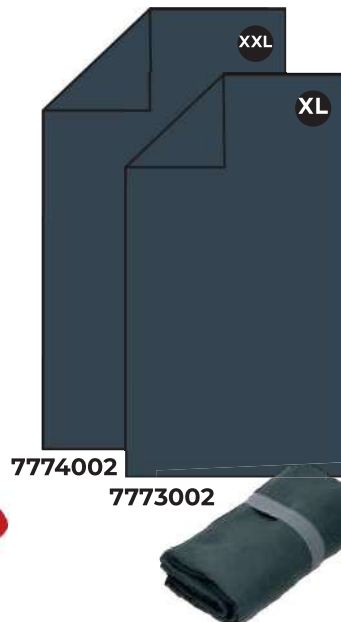

SUMMER, LEISURE & KIDS

ACTIVE

LANG

Towel with elastic stripe
Microfibre, 200 gms,
85% Polyester, 15% polyamid,
elastic strap and same color edge

ACTIVE

LANG

Towel with elastic stripe
Microfibre, 200 gms,
85% Polyester, 15% polyamid,
elastic strap and same color edge

XL

80 x 160 cm

1/50

XXL

100 x 180 cm

1/30