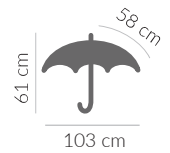

 laser engraving

 464 g

 12/48

possible LOGO laser engraving

dark blue
8641706

black
8641702

 Wind proof

 Open close
 Rib 10
 Sec close 3