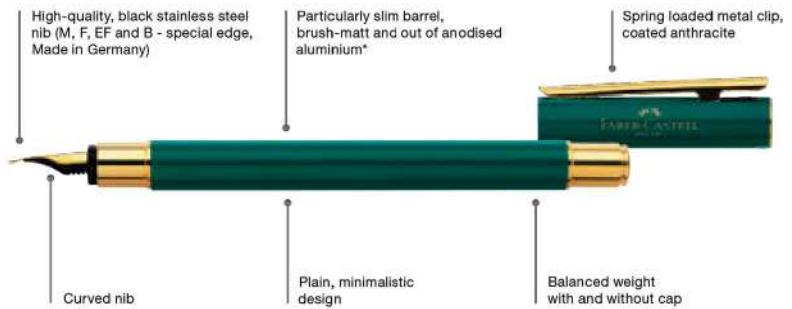

NEO SLIM

- Particularly slim barrel
- Spring-loaded metal clip, detachable cap, tip, end button
- Fountain pen: High-quality stainless steel nib in width (M, F, EF, B), equipped with a cartridge/converter system, fitted with a cartridge
- Rollerball: Fitted with a black refill with ceramic tip, fast-drying, interchangeable refill, also usable with a fineliner refill
- Ballpoint pen: Fitted with a black large-capacity refill, line width M