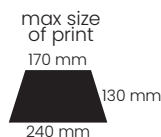

SELENA

Umbrella 8-panel automatic
Pongee, 190T
metal colored fibreglas frame
Handle: matching color, mat
PVC

screen printing

490 g

1/20

APOLO

Umbrella 8-panel automatic
Pongee, 190T
Metal frame
Handle: rubber, matching color

screen printing

400 g

12/48

rubber handle material