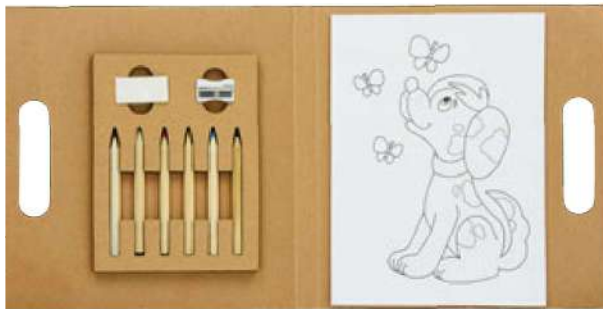

FOLLOW 2 GO

Children coloring set

6 color pencils, eraser, pencil sharpener and printed notebook with 30 sheets of drawings for coloring, nature paper folder 20 x 21 x 2 cm

possible LOGO print

68125

Symbolic position of cover print.