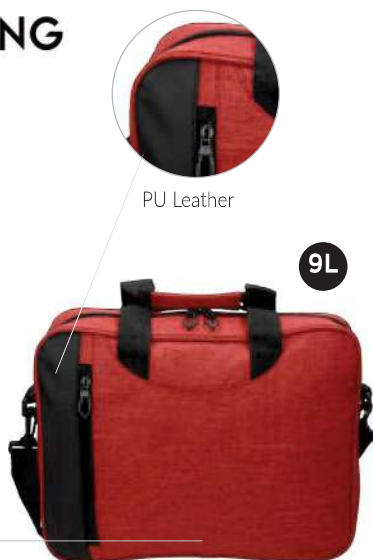

4384906
blue

4384903
red

FORUM LANG

Conference bag

100% Polyester + PU Leather,
with removable reinforced
shoulder strap,
37 x 28 x 8,5 cm

PU Leather

possible
LOGO print

5015903