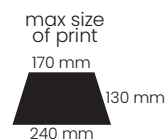

Open close
Rib 8
Sec close 3