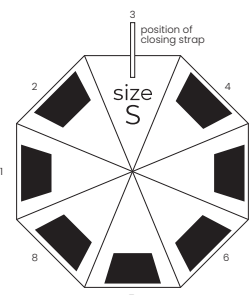

Open close
Rib 8
Sec close 3