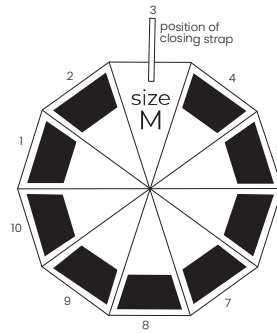

 laser engraving

 464 g

 12/48

possible LOGO laser engraving

dark blue
8641706

black
8641702

 Wind proof

 Open close
 Rib 10
 Sec close 3