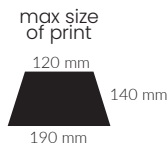

max size of print
 110 mm 120 mm
 160 mm

33 cm

65 cm 58 cm
 105 cm

Open Rib Sec close

KRONOS

Umbrella folding 10 - panel
 automatic open / close
 Pongee, 190T
 Frame: fiberglass
 Handle: wooden

 screen printing

 laser engraving

 464 g

 12/48

possible LOGO laser engraving

dark blue
8641706

black
8641702

 Wind proof

 Open close
 Rib 10
 Sec close 3