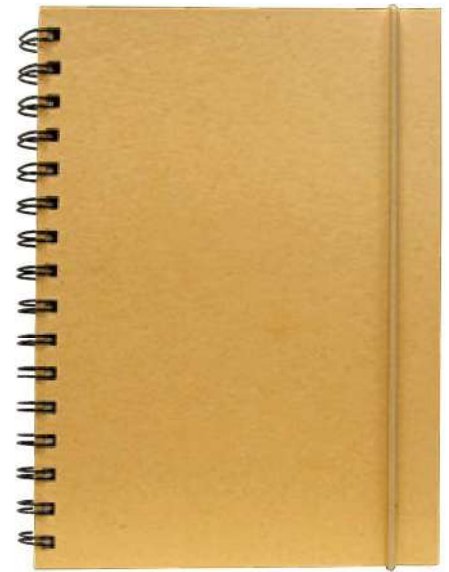

EKO SPIRAL

ECO Spiral notebook A5
 natural colour, recycled
 paper with lines, black
 spiral, with elastic,
 80 sheets, 70 g eco paper

possible
LOGO print

brandname

7073521
18 x 13 cm

7073321
21 x 14 cm

7073421
29,7 x 21 cm