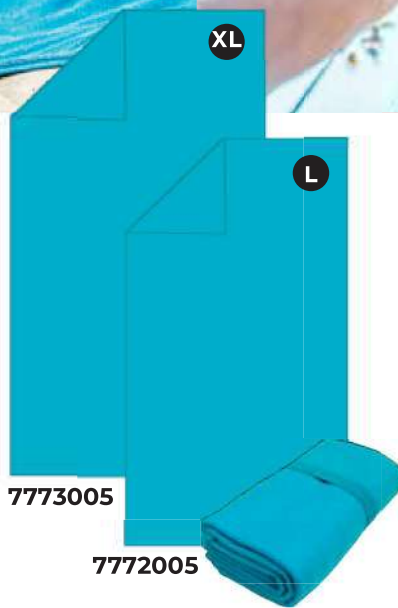

ACTIVE

LANG

Towel with elastic stripe
Microfibre, 200 gms,
85% Polyester, 15% polyamid,
elastic strap and same color edge

XL

80 x 160 cm

1/50

XXL

100 x 180 cm