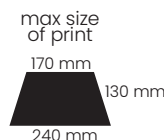

ZODIAC LUX

Umbrella folding 8-panel
automatic open/close
Pongee, 190T, windproof, fiberglass mechanism
Handle: rubber

 screen printing

 369 g

 12/48

 Wind proof

  
Open Rib Sec close

gray
8637312