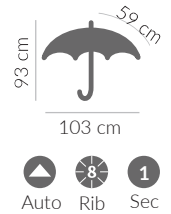

SELENA

Umbrella 8-panel automatic
Pongee, 190T
metal colored fibreglas frame
Handle: matching color, mat
PVC

screen printing

490 g

1/20