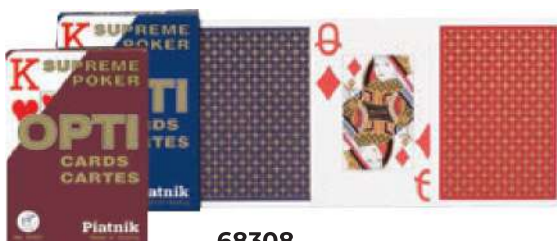

Tuck Box,
dimensions: 63 x 113 mm,
content: 54 cards

68326

68327

POKER CARDS

Poker cards

Jumbo Index, Tuck Box,
dimensions: 63 x 88 mm;
content: 55 cards

68308

BLACK PETER