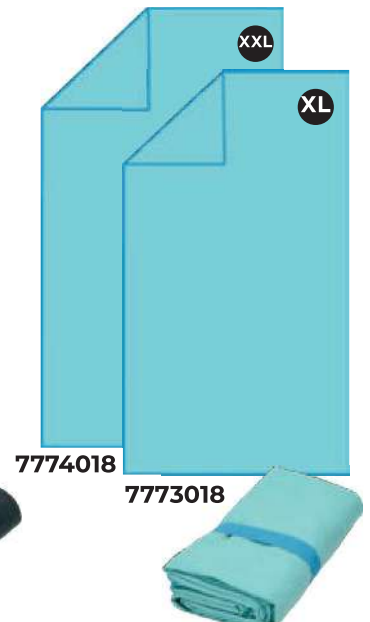

ACTIVE

LANG

Towel with elastic stripe
Microfibre, 200 gms,
85% Polyester, 15% polyamid,
elastic strap and same color edge

XL

80 x 160 cm

1/50

XXL

100 x 180 cm

1/30

ACTIVE LANG

Towel with elastic stripe
Microfibre, 200 gms,
85% Polyester, 15% polyamid,
elastic strap and same color edge

L

70 x 140 cm

7771007

7771009

7771014