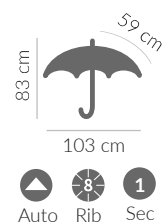

SELENA

Umbrella 8-panel automatic
Pongee, 190T
metal colored fibreglas frame
Handle: matching color, mat
PVC

screen printing

490 g

1/20

APOLO

Umbrella 8-panel automatic
Pongee, 190T
Metal frame
Handle: rubber, matching color

screen printing

400 g

12/48

rubber handle material