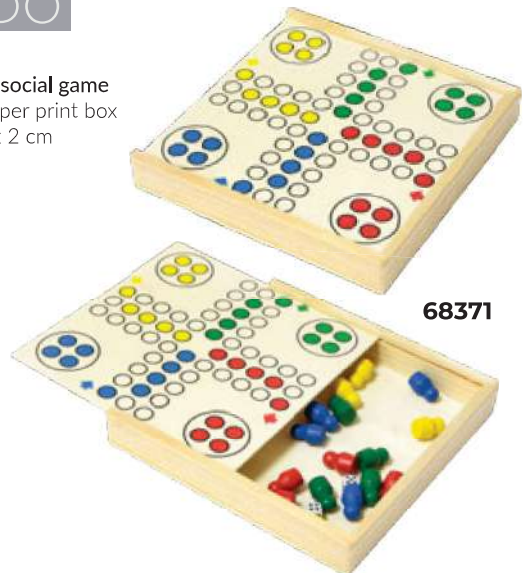

LUDO

Wooden social game

White paper print box
15 x 15 x 2 cm