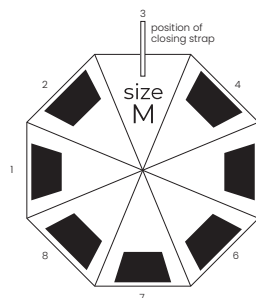

SELENA

Umbrella 8-panel automatic
Pongee, 190T
metal colored fibreglas frame
Handle: matching color, mat
PVC

screen printing

490 g

1/20

APOLO

Umbrella 8-panel automatic
Pongee, 190T
Metal frame
Handle: rubber, matching color

screen printing

400 g

12/48

rubber handle material