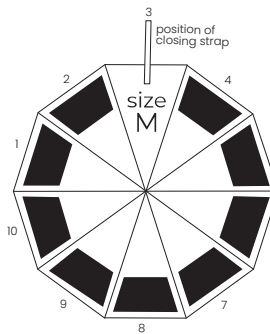

430 g

10/50

max size of print
 120 mm 140 mm
 190 mm

Wind proof

33,5 cm

66 cm 58 cm
 104 cm

Open Rib Sec close

MULAN