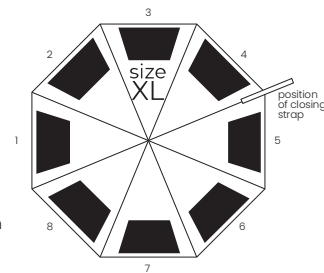

PROTECT

Umbrella 8-panel automatic

Pongee, 190T,
fiberglass frame,
and shaft
Handle: rubber

black / silver
8641902

ORION

Umbrella 8-panel automatic

Pongee, 190T,
fiberglass mechanism + shaft
Handle: eva foam

black
8637502