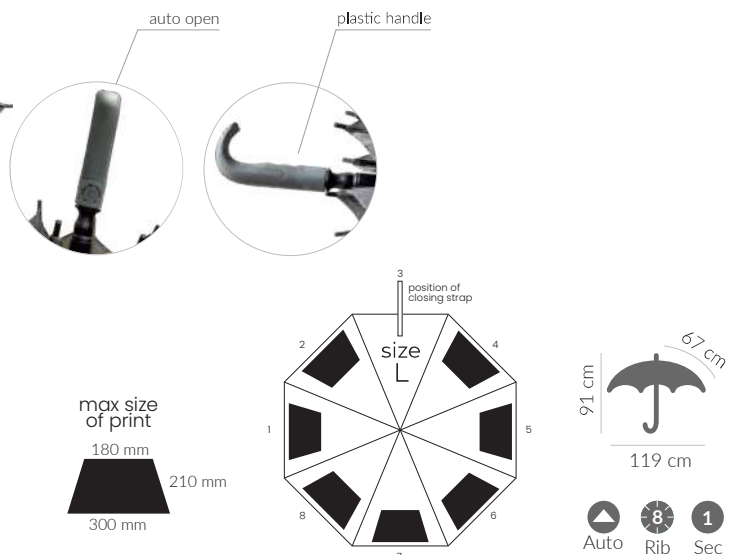

Pongee, 190T,
reflective edge,
fiberglass frame,
metal shaft,
Handle: rubber

557 g

12/48

ARES

Umbrella 8-panel automatic

Pongee, 190T, metal frame,
Handle: plastic

580 g

20/40