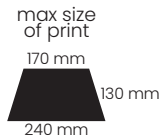

SELENA

Umbrella 8-panel automatic
Pongee, 190T
metal colored fibreglas frame
Handle: matching color, mat
PVC

screen printing

490 g

1/20