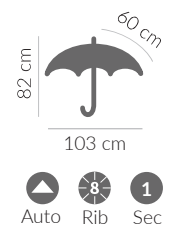

UMBRELLAS & TRAVEL

REFLECT

Umbrella 8-panel automatic
Pongee, 190T,
black metal frame,
fiberglass long ribs,
Handle: foam

416 g

10/50

classic material

reflective material

grey
complete reflective
8628912

MORANA

Umbrella 8-panel automatic
Pongee, 190T
black metal fiberglass frame,
Handle: foam

275 g

12/60

white
8628701

red
8628703

dark blue
8628706

green
8628707

black
8628702