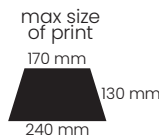

UMBRELLAS & TRAVEL

ROBIN

Umbrella folding 8 - panel
windproof, automatic open/close, Pongee, 190T, fiberglass + steel mechanism, metal shaft
Handle: plastic

screen printing

322 g

12/60

Wind proof

Open Rib Sec close