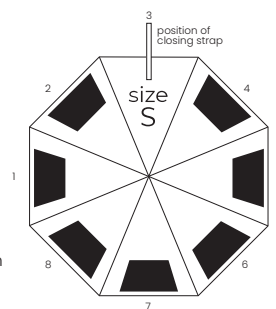

ZODIAC LUX

Umbrella folding 8-panel
automatic open/close
Pongee, 190T, windproof, fiberglass mechanism
Handle: rubber

 screen printing

 369 g

 12/48

 Wind proof

  
Open Rib Sec close

gray
8637312