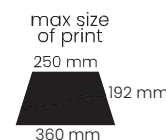

PROTECT

Umbrella 8-panel automatic

Pongee, 190T,
fiberglass frame,
and shaft
Handle: rubber

black / silver
8641902

ORION

Umbrella 8-panel automatic

Pongee, 190T,
fiberglass mechanism + shaft
Handle: eva foam

black
8637502