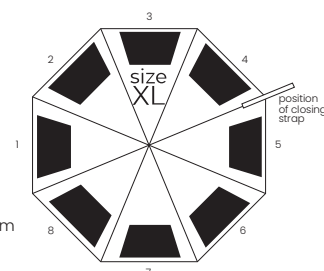

PROTECT

Umbrella 8-panel automatic

Pongee, 190T,
fiberglass frame,
and shaft
Handle: rubber

black / silver
8641902

ORION

Umbrella 8-panel automatic

Pongee, 190T,
fiberglass mechanism + shaft
Handle: eva foam

black
8637502