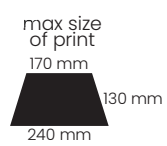

black
8628702

UMBRELLAS & TRAVEL

ZEUS

Umbrella 8-panel automatic
Polyester, 190T,
metal frame
Handle: wood

SELENA

Umbrella 8-panel automatic
 Pongee, 190T
 metal colored fibreglas frame
 Handle: matching color, mat
 PVC