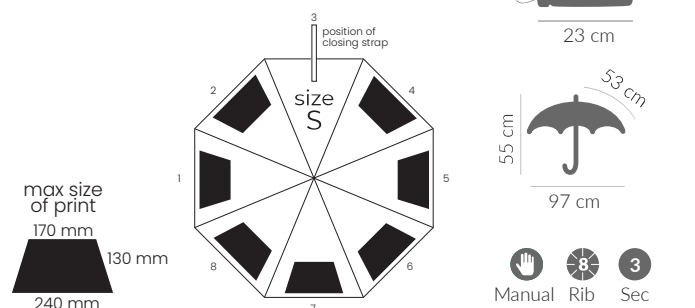

XENO

Umbrella folding 8-panel
manual open/close
Pongee, 190T,
fiberglass mechanism
Handle: rubber

MIDAS

Umbrella folding 8-panel
manual open/close
Polyester, 190T,
metal frame
and mechanism
Handle: plastic