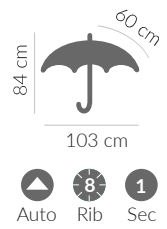

UMBRELLAS & TRAVEL

REFLECT

Umbrella 8-panel automatic
Pongee, 190T,
black metal frame,
fiberglass long ribs,
Handle: foam

416 g

10/50

classic material

reflective material

grey
complete reflective
8628912

MORANA

Umbrella 8-panel automatic
Pongee, 190T
black metal fiberglass frame,
Handle: foam

275 g

12/60

white
8628701

red
8628703

dark blue
8628706

green
8628707

black
8628702