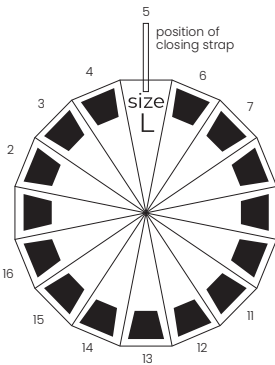

red
8642303

dark blue
8642306

grey
8642314

black
8642302

max size
of print

PAN

Umbrella 8-panel automatic

Polyester, 190T,
metal frame,
Handle: foam