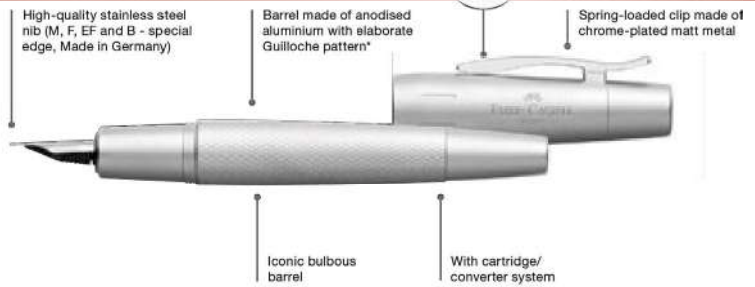

E-MOTION

FP - F & M
BP - M

Pearwood

Reddish Brown

Cap - Laser/ Diamond

272232
fountain pen M

271075
ballpen

272231
fountain pen F

272233
rollerball

271076
mechanical pencil

Dark Brown

272234
fountain pen M

272235
rollerball

271417
fountain pen F

272236
ballpen

272237
mechanical pencil

Pure Black

270730
fountain pen M

270732
rollerball

270731
fountain pen F

270729
ballpen

272227
mechanical pencil

Pure Silver

271960
fountain pen M

272230
mechanical pencil

272228
fountain pen F

271959
rollerball

272229
ballpen

Gift packaging 1
270975
in white
with leather strap.