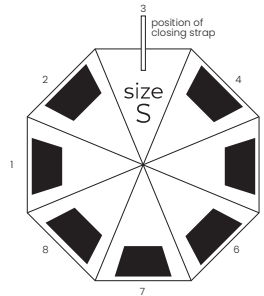

UMBRELLAS & TRAVEL

ROBIN

Umbrella folding 8 - panel
windproof, automatic open/close, Pongee, 190T, fiberglass + steel mechanism, metal shaft
Handle: plastic

screen printing

322 g

12/60

Wind proof

Open Rib Sec close

black
8628602

bordo
8628619

dark blue
8628606

dark green
8628608

ZODIAC LUX

Umbrella folding 8-panel
automatic open/close
Pongee, 190T, windproof, fiberglass mechanism
Handle: rubber

screen printing

369 g

12/48

Wind proof