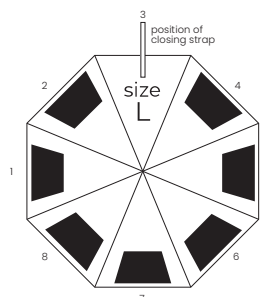

screen printing

600 g

12/60

silver - outside
navy blue - inside

max size
of print

PROTECT

Umbrella 8-panel automatic

Pongee, 190T,
fiberglass frame,
and shaft
Handle: rubber