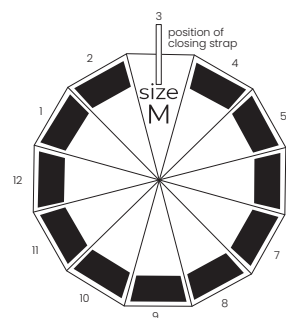

max size of print
110 mm 120 mm
160 mm