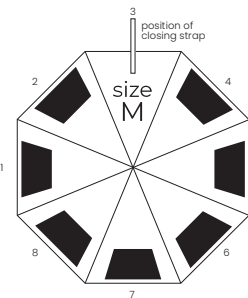

SELENA

Umbrella 8-panel automatic
Pongee, 190T
metal colored fibreglas frame
Handle: matching color, mat
PVC

screen printing

490 g

1/20