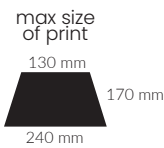

UMBRELLAS & TRAVEL

REFLECT

Umbrella 8-panel automatic
Pongee, 190T,
black metal frame,
fiberglass long ribs,
Handle: foam

416 g

10/50

classic material

reflective material

grey
complete reflective
8628912