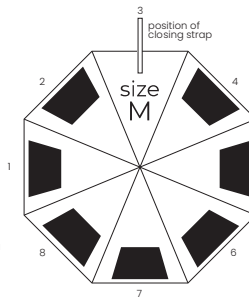

UMBRELLAS & TRAVEL

REFLECT

Umbrella 8-panel automatic
Pongee, 190T,
black metal frame,
fiberglass long ribs,
Handle: foam

416 g

10/50

classic material

reflective material

grey
complete reflective
8628912