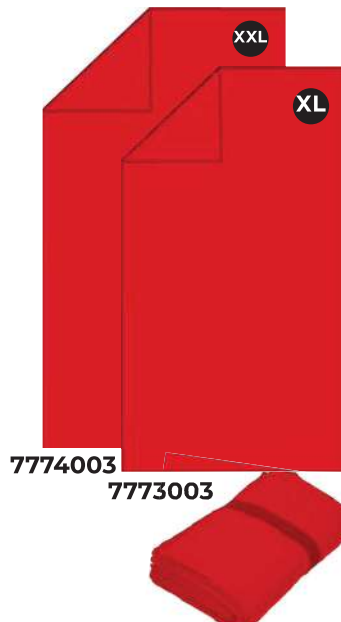

SUMMER, LEISURE & KIDS

ACTIVE

LANG

Towel with elastic stripe
Microfibre, 200 gms,
85% Polyester, 15% polyamid,
elastic strap and same color edge

ACTIVE

LANG

Towel with elastic stripe
Microfibre, 200 gms,
85% Polyester, 15% polyamid,
elastic strap and same color edge

XL

80 x 160 cm

1/50

XXL

100 x 180 cm

1/30