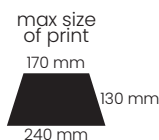

UMBRELLAS & TRAVEL

REFLECT

Umbrella 8-panel automatic
Pongee, 190T,
black metal frame,
fiberglass long ribs,
Handle: foam

416 g

10/50

classic material

reflective material

grey
complete reflective
8628912

MORANA

Umbrella 8-panel automatic
Pongee, 190T
black metal fiberglass frame,
Handle: foam

275 g

12/60

white
8628701

red
8628703

dark blue
8628706

green
8628707

black
8628702