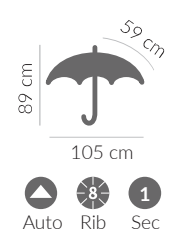

black
8628702

UMBRELLAS & TRAVEL

ZEUS

Umbrella 8-panel automatic
Polyester, 190T,
metal frame
Handle: wood

SELENA

Umbrella 8-panel automatic
 Pongee, 190T
 metal colored fibreglas frame
 Handle: matching color, mat
 PVC