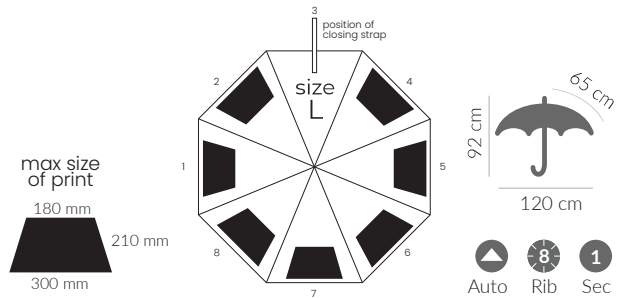

Pongee, 190T,
reflective edge,
fiberglass frame,
metal shaft,
Handle: rubber

557 g

12/48

ARES

Umbrella 8-panel automatic

Pongee, 190T, metal frame,
Handle: plastic

580 g

20/40