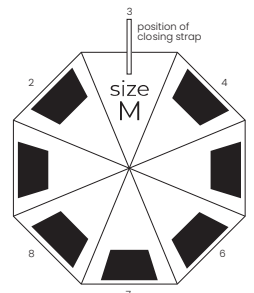

black
8628702

UMBRELLAS & TRAVEL

ZEUS

Umbrella 8-panel automatic
Polyester, 190T,
metal frame
Handle: wood

SELENA

Umbrella 8-panel automatic
 Pongee, 190T
 metal colored fibreglas frame
 Handle: matching color, mat
 PVC